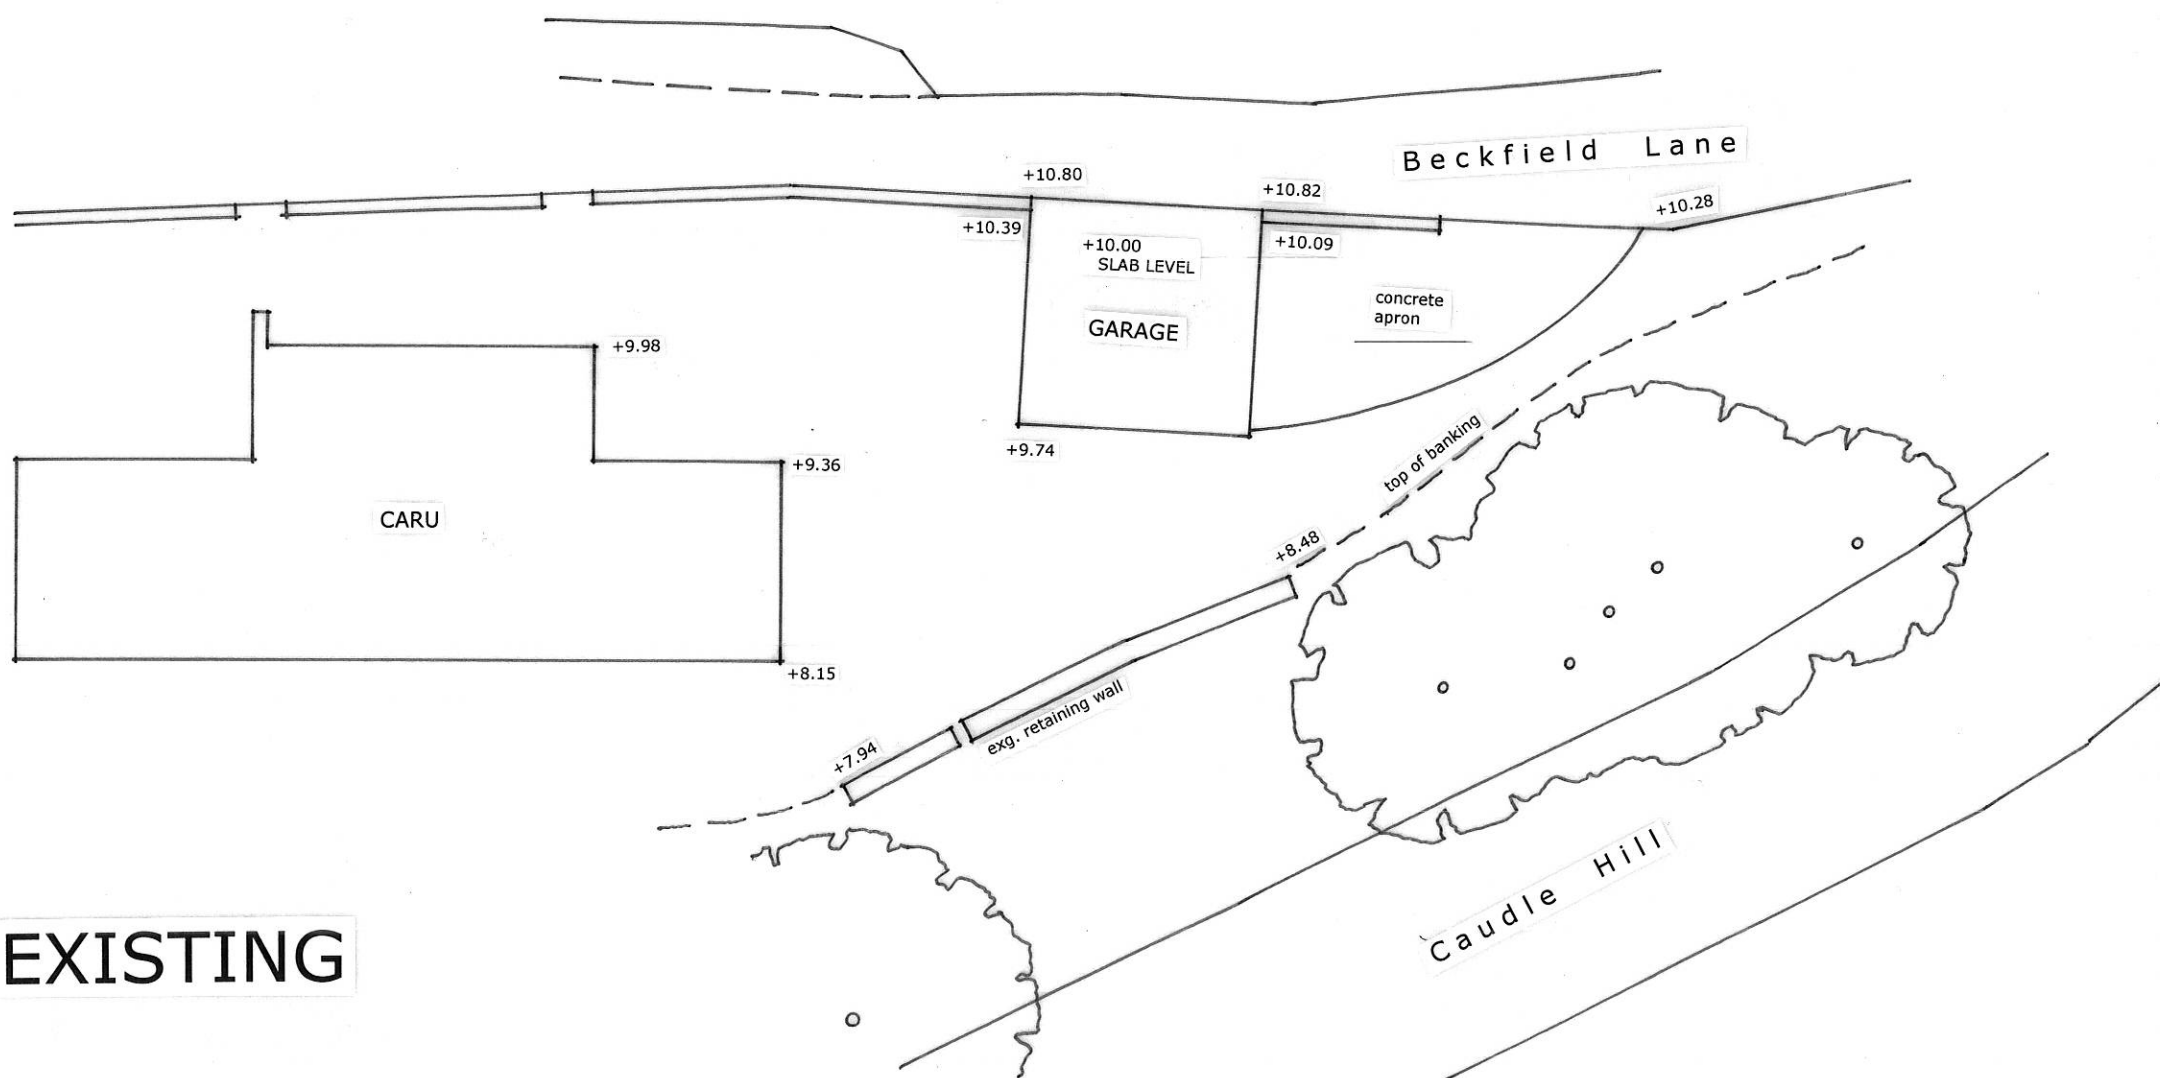

EXISTING

BDL
Building Design (UK) Limited
CHARTERED ARCHITECTURAL TECHNOLOGISTS
Tayson House, Methley Road, Castleford, West Yorkshire, WF10 1PA
Telephone: 01977 604737 E-mail: bdukl@aol.com Fax: 01977 604778

Land Adjacent to Caru
Beckfield Lane
FAIRBURN WF11 9JQ

SITE PLANS

Date: Nov. 2021 Scale: 1:200@A3

Dwg. No. 802/01 Rev. A